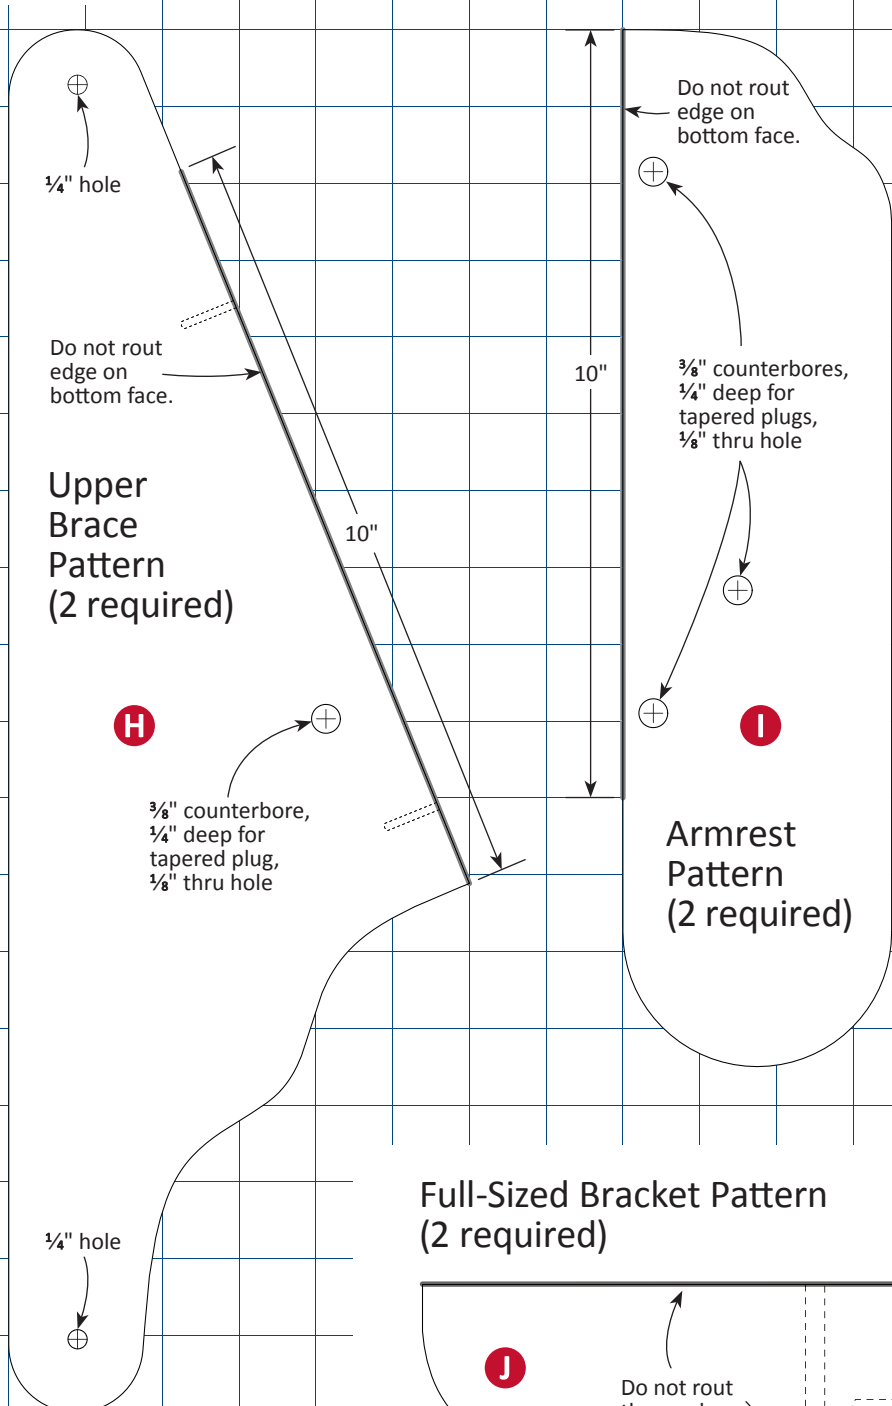

Sling Chair Patterns

Enlarge 250%

Note: Rout edges with 1/4" dia. round-over bit except those marked with bold stroke.

1 square = 1 inch