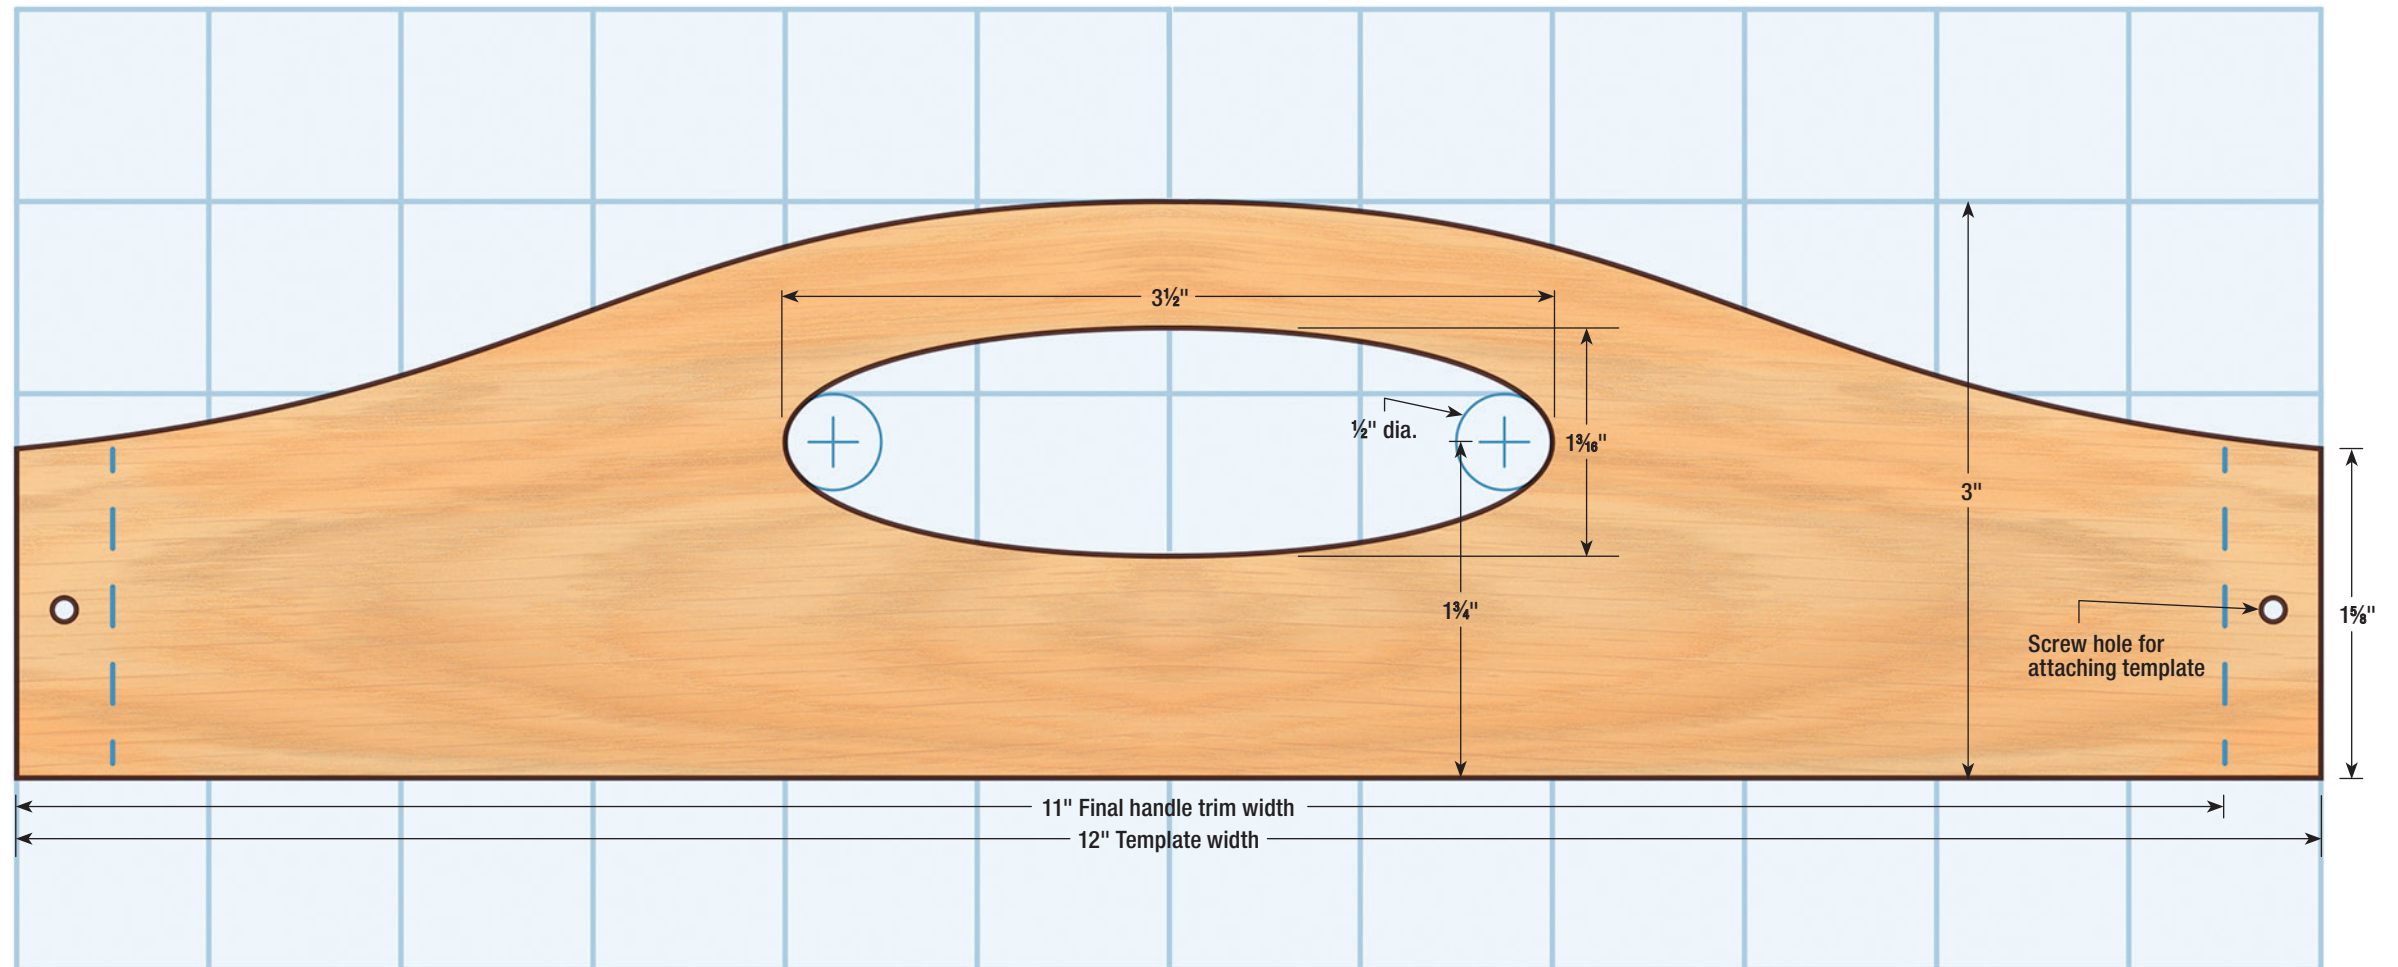

Handle Pattern

Use 1/4" hardwood plywood or similar material to make the handle template. Saw just outside your outlines, then carefully finish up by filing and sanding.

Printing Notes for Adobe Acrobat (8 1/2 × 11"):
In the print menu, select "Actual size" under Size Options. Click the "Poster" button under Page Sizing & Handling. Click Print.

Printing Notes for Adobe Acrobat (8 1/2 × 14"):
In the print menu, select "Actual size" under Size Options. Click Print.