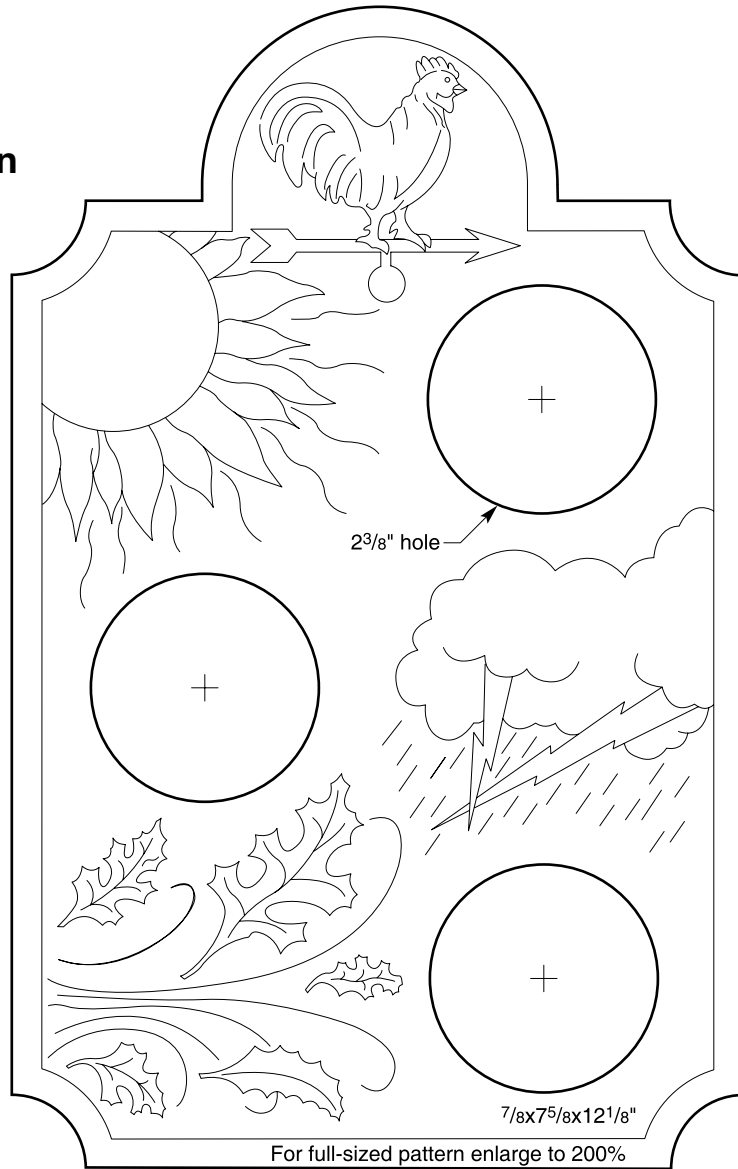

**Hand-Carved
Weather Station
p. 36**

**Hall Mirror &
Coat Rack Combo
p. 54**

**Shop-Made
Shoulder Plane**
p. 10

PRECISION MILLED TEETH | INDUCTION HARDENED
FLEXBACK CONSTRUCTION | MATCH TOOTH WELDED

"STAYS SHARP MUCH, MUCH LONGER."