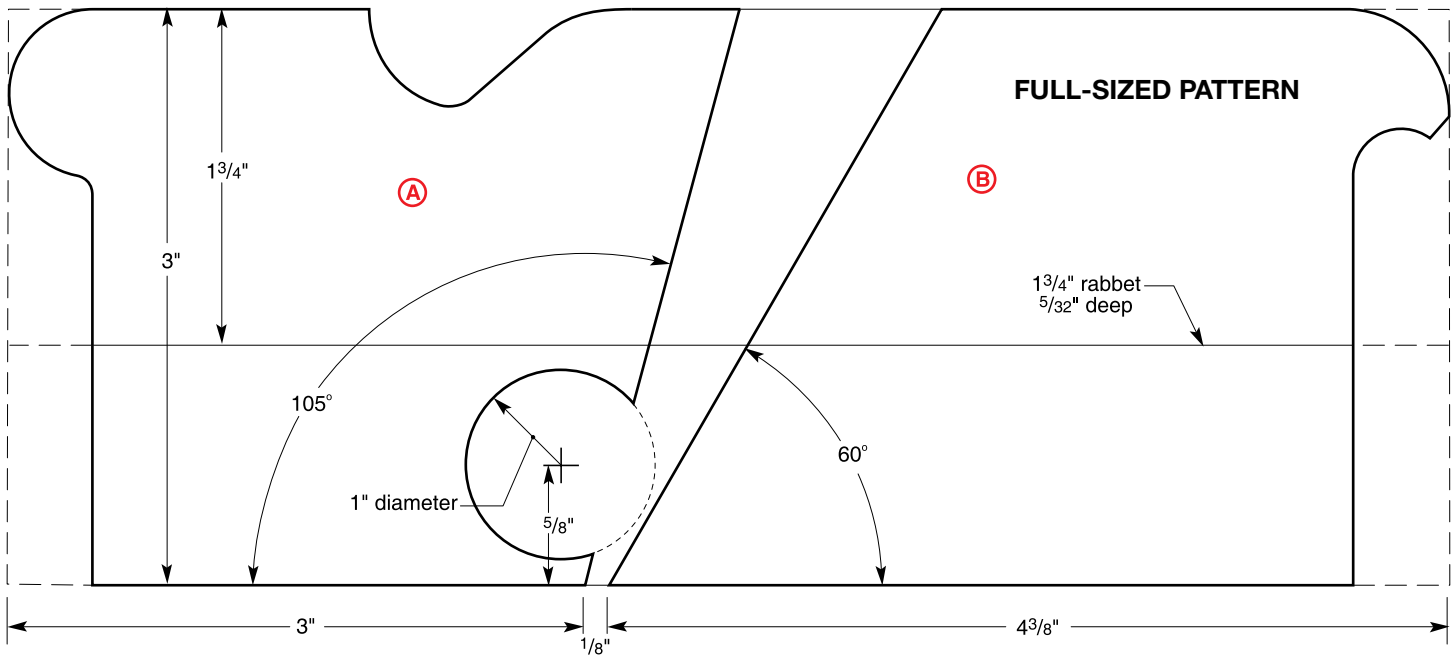

**Hand-Carved
Weather Station
p. 36**

**Hall Mirror &
Coat Rack Combo
p. 54**

**Shop-Made
Shoulder Plane**
p. 10

PRECISION MILLED TEETH | INDUCTION HARDENED
FLEXBACK CONSTRUCTION | MATCH TOOTH WELDED

"STAYS SHARP MUCH, MUCH LONGER."