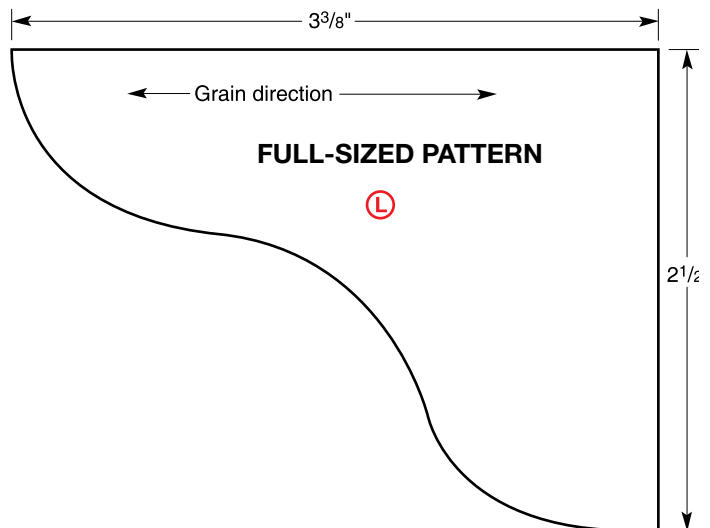

**Hand-Carved
Weather Station
p. 36**

**Hall Mirror &
Coat Rack Combo
p. 54**

**Shop-Made
Shoulder Plane**
p. 10

PRECISION MILLED TEETH | INDUCTION HARDENED
FLEXBACK CONSTRUCTION | MATCH TOOTH WELDED

"STAYS SHARP MUCH, MUCH LONGER."